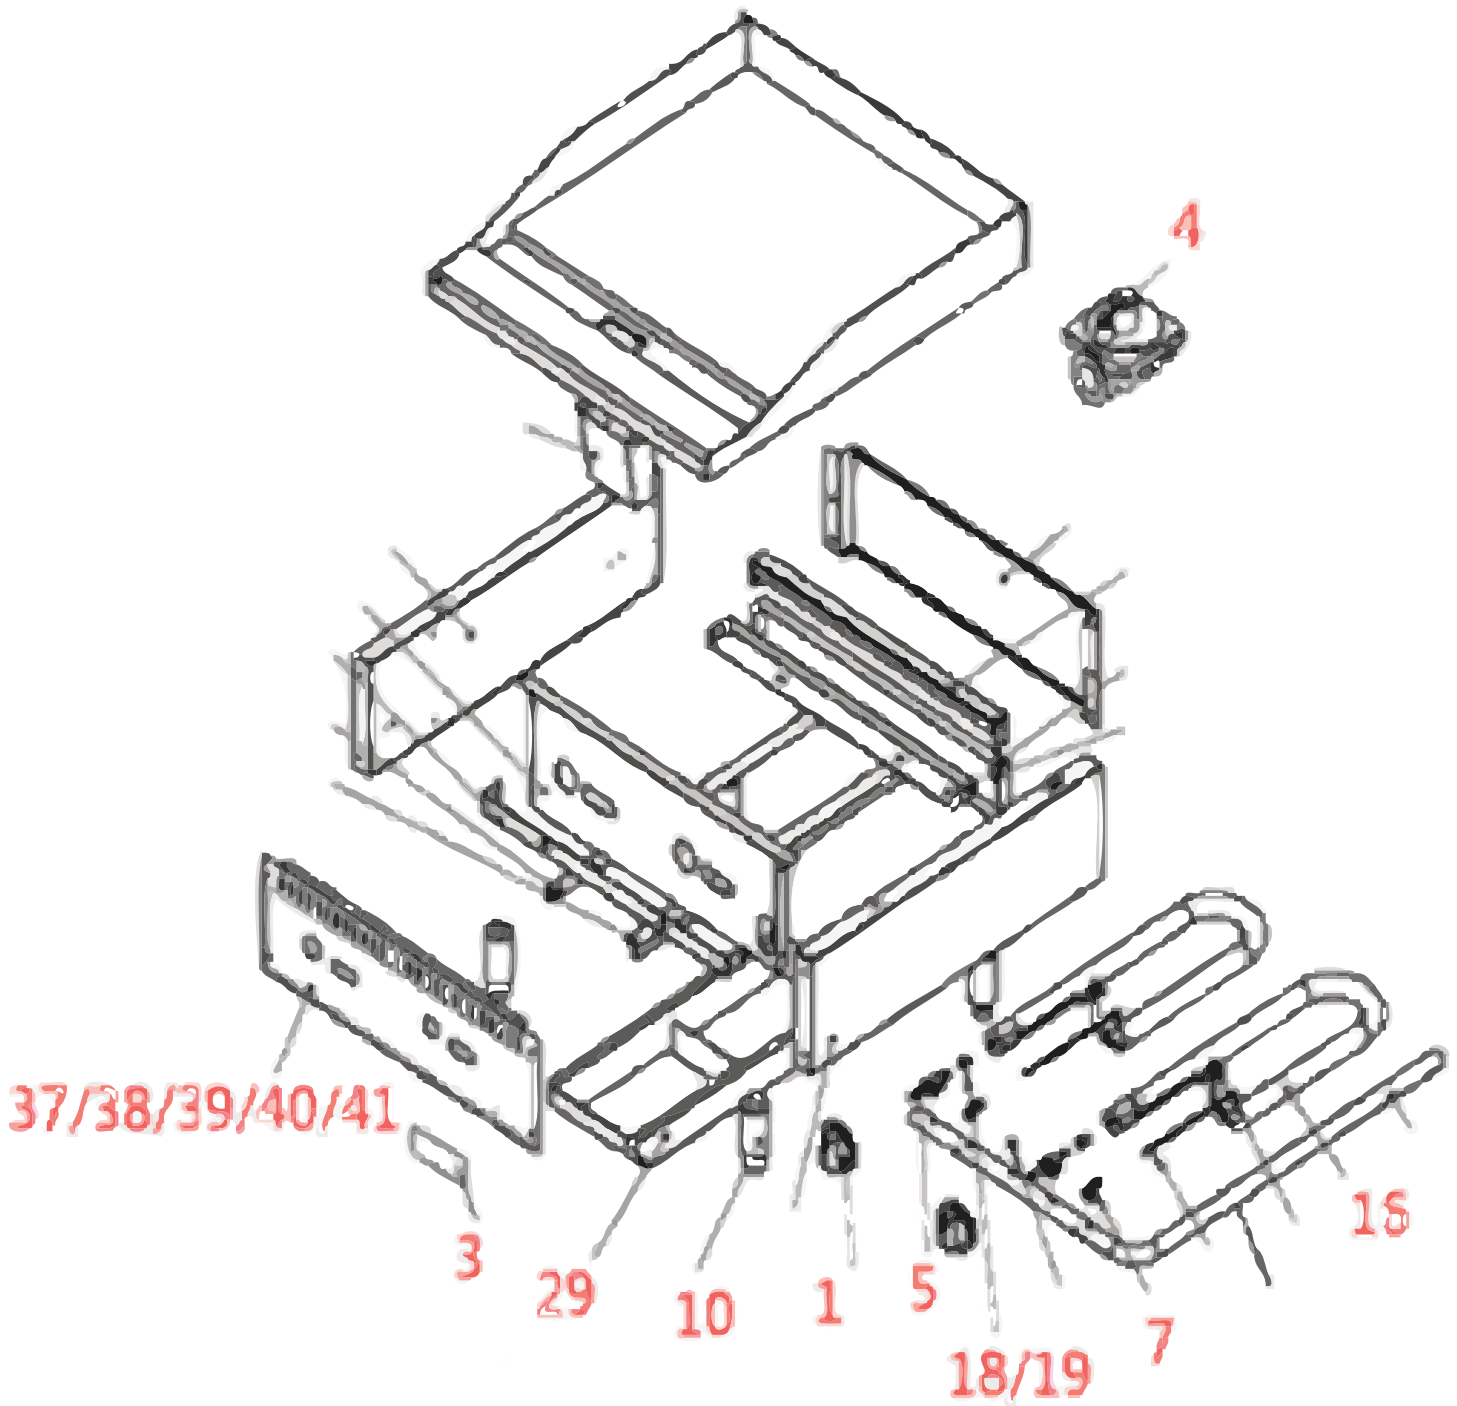

Parts Breakdown

Model CE-CN-G24-M 47374

Parts Breakdown

Model CE-CN-G24-M 47374

| Item No. | Description | Position | Item No. | Description | Position | Item No. | Description | Position |
|----------|----------------------------|----------|----------|--|----------|----------|---|----------|
| AI765 | Knob for 47374 | 1 | AI751 | Pilot Valve 1 to 1 (Griddle, CB) for 47374 | 7 | AI768 | Orifice - Griddle, Manual - L for 47374 | 19 |
| AI766 | Nameplate for 47374 | 3 | AI752 | 4" Adjustable Leg for 47374 | 10 | AI769 | Grease Drawer for 47374 | 29 |
| AI750 | Regulator 4"/10" for 47374 | 4 | AI753 | "U" Burner-Griddle & C Broiler for 47374 | 16 | AI770 | Front Panel - 24" Griddle for 47374 | 38 |
| AI767 | Manual Gas Valve for 47374 | 5 | AI756 | Orifice - Griddle, Manual - Nat for 47374 | 18 | | | |